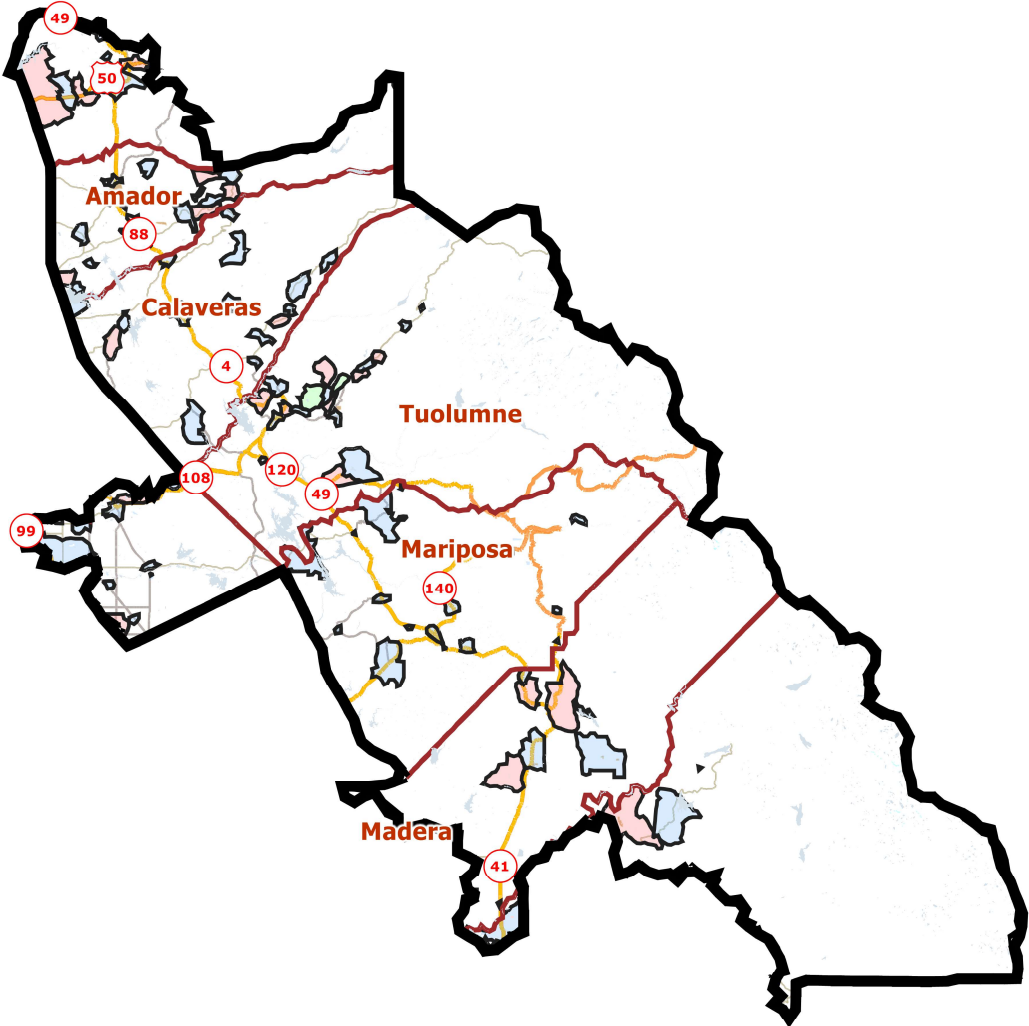

California Congressional Districts

District: 5

Field	Value
District	5

©2021 CALIPER; ©2020 HERE

SHA-512: 49d40b0cd1c2a92c6a3321e420082eb335c72c08fbb85b5fccc7de0b53fa49ccaf01e2681be0fbcdb4e59cbf6c744dc504be0b1fd720fde9321c878c36bd99e2