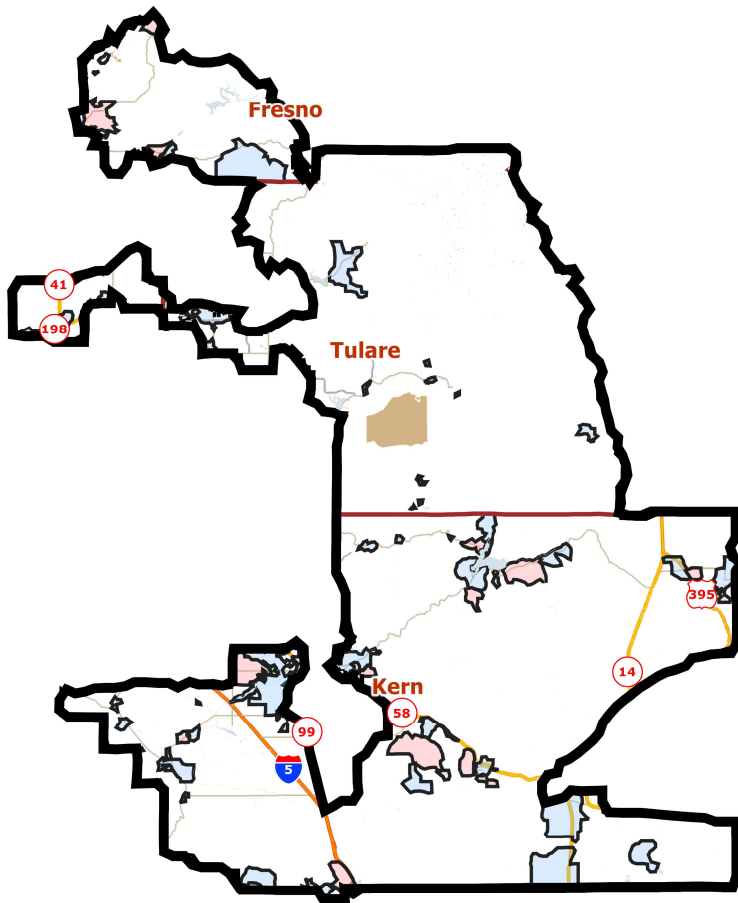

California Congressional Districts

District: 20

Field	Value
District	20

©2021 CALIPER; ©2020 HERE